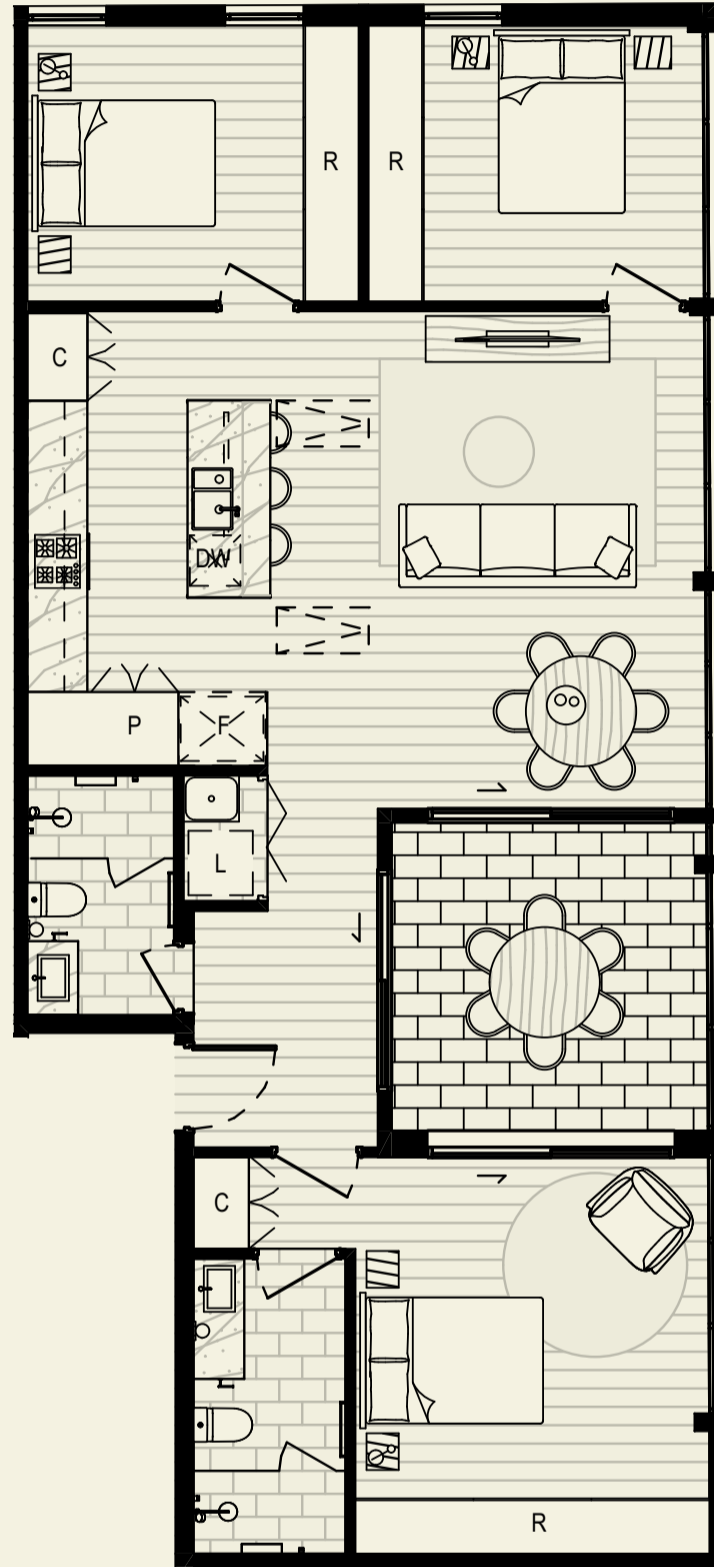

Apartment 102

3 bedrooms & 2 bathrooms

First floor

N →

Bedroom	3
Bathroom	2
Car space	2
Internal	108.5m ²
Balcony	12m ²
Total	120.5m ²

Contact

thebottleworksgelong.com.au

hygge property

teepee
CAPITAL SOLUTIONS

CHAMBERLAIN ARCHITECTS