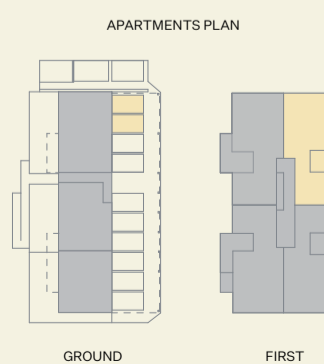

Apartment 102

3 bedrooms & 2 bathrooms

First floor

N →

Bedroom	3
Bathroom	2
Car space	2
Internal	108.5m ²
Balcony	12m ²
Total	120.5m ²

Contact

thebottleworksgelong.com.au

hygge property