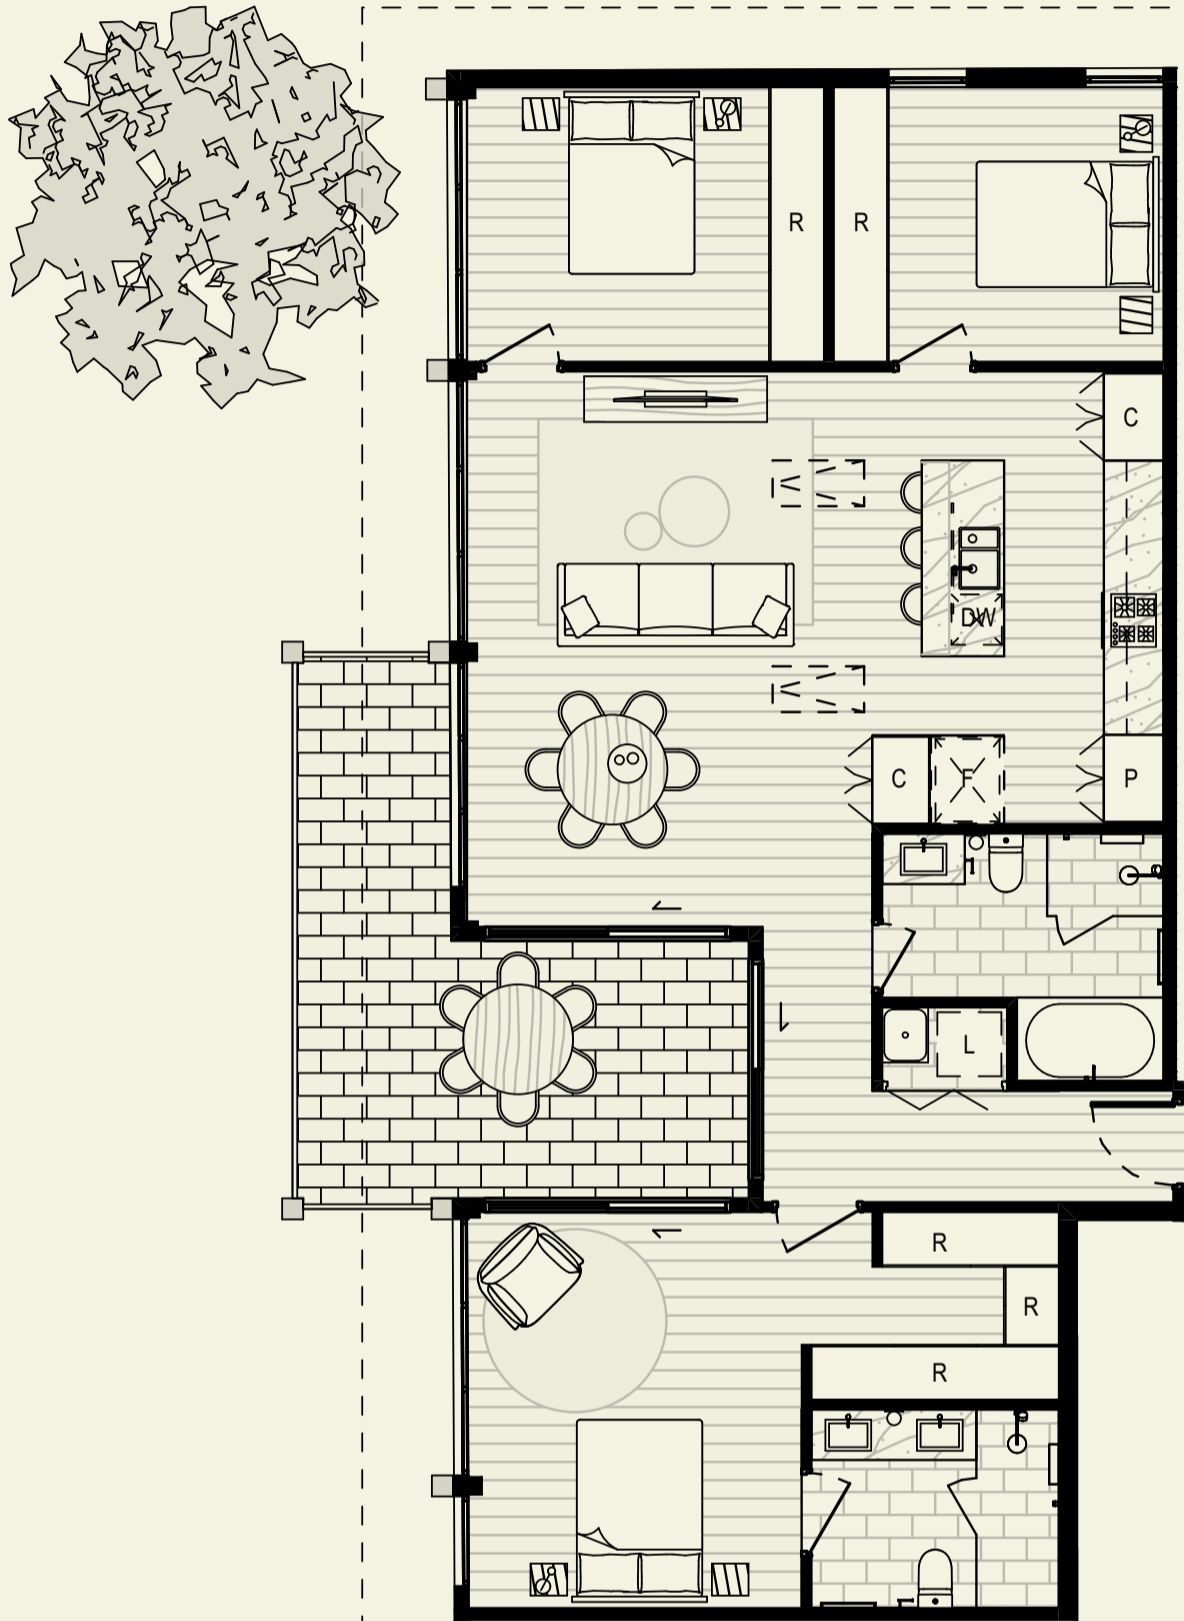

Apartment 101

3 bedrooms & 2 bathrooms

First floor

N →

Bedroom	3
Bathroom	2
Car space	2
Internal	119.3m ²
Balcony	21.3m ²
Total	140.6m ²

Contact

thebottleworksgelong.com.au

hygge property

teepee
CAPITAL SOLUTIONS

CHAMBERLAIN ARCHITECTS