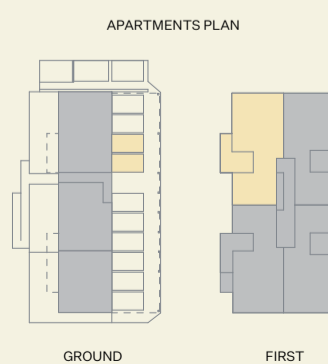

Apartment 101

3 bedrooms & 2 bathrooms

First floor

N →

Bedroom	3
Bathroom	2
Car space	2
Internal	119.3m ²
Balcony	21.3m ²
Total	140.6m ²

Contact

thebottleworksgelong.com.au

hygge property